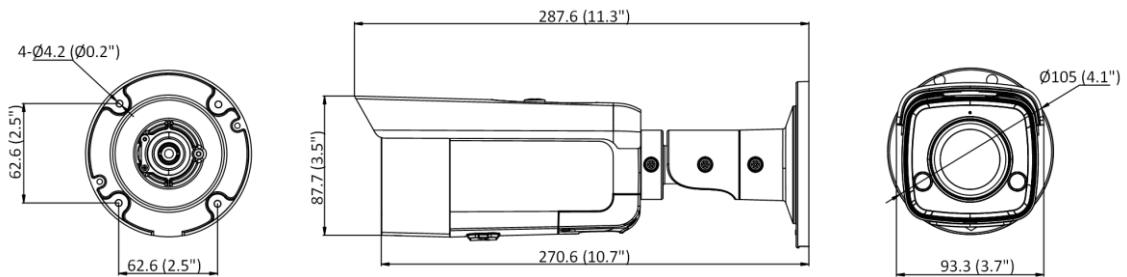

▪ **Available Model**

DS-2CD2T46G2-ISU/SL (2.8/4/6 mm)

▪ **Dimension**

Unit: mm (inch)

▪ **Accessory**

▪ **Optional**

DS-1275ZJ-S-SUS Vertical Pole Mount	DS-1276ZJ-SUS Corner Mount	DS-1260ZJ Junction Box	DS-1280ZJ-S Junction Box