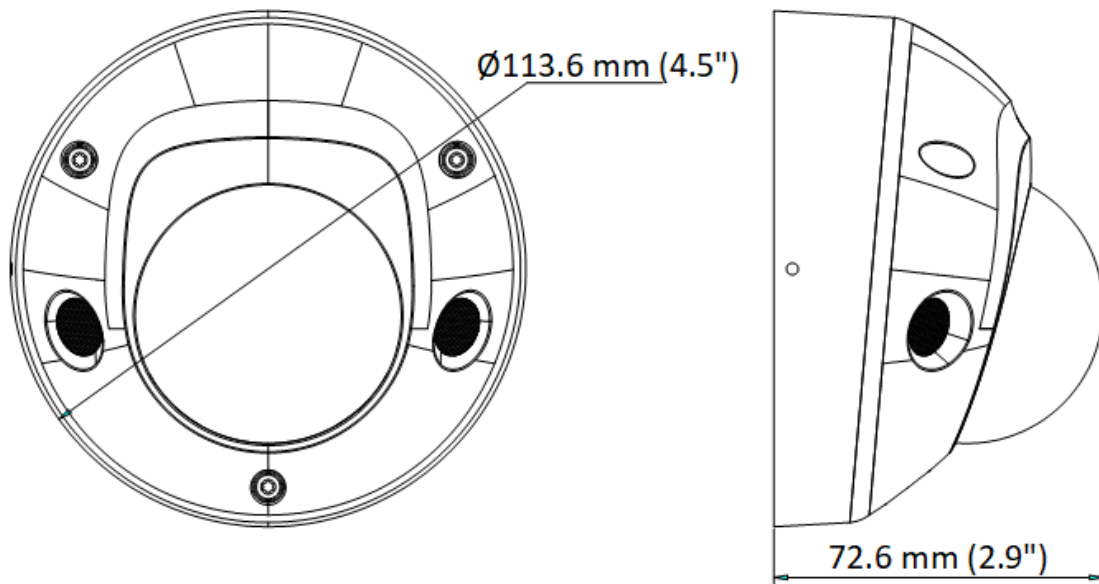

Safety	UL (UL 62368-1) CB (IEC 62368-1: 2014+A11) CE-LVD (EN 62368-1: 2014/A11: 2017) LOA (IEC/EN 60950-1)
Environment	CE-RoHS (2011/65/EU) WEEE (2012/19/EU) Reach (Regulation (EC) No 1907/2006)
Electrical Safety Protection	IP67 (IEC 60529-2013) IK8 (IEC 62262:2002)

▪ **Available Model**

DS-2CD2547G2-LS (2.8/4 mm)

DS-2CD2547G2-LS (2.8 mm) (Black)

▪ **Dimension**

Unit: mm (inch)